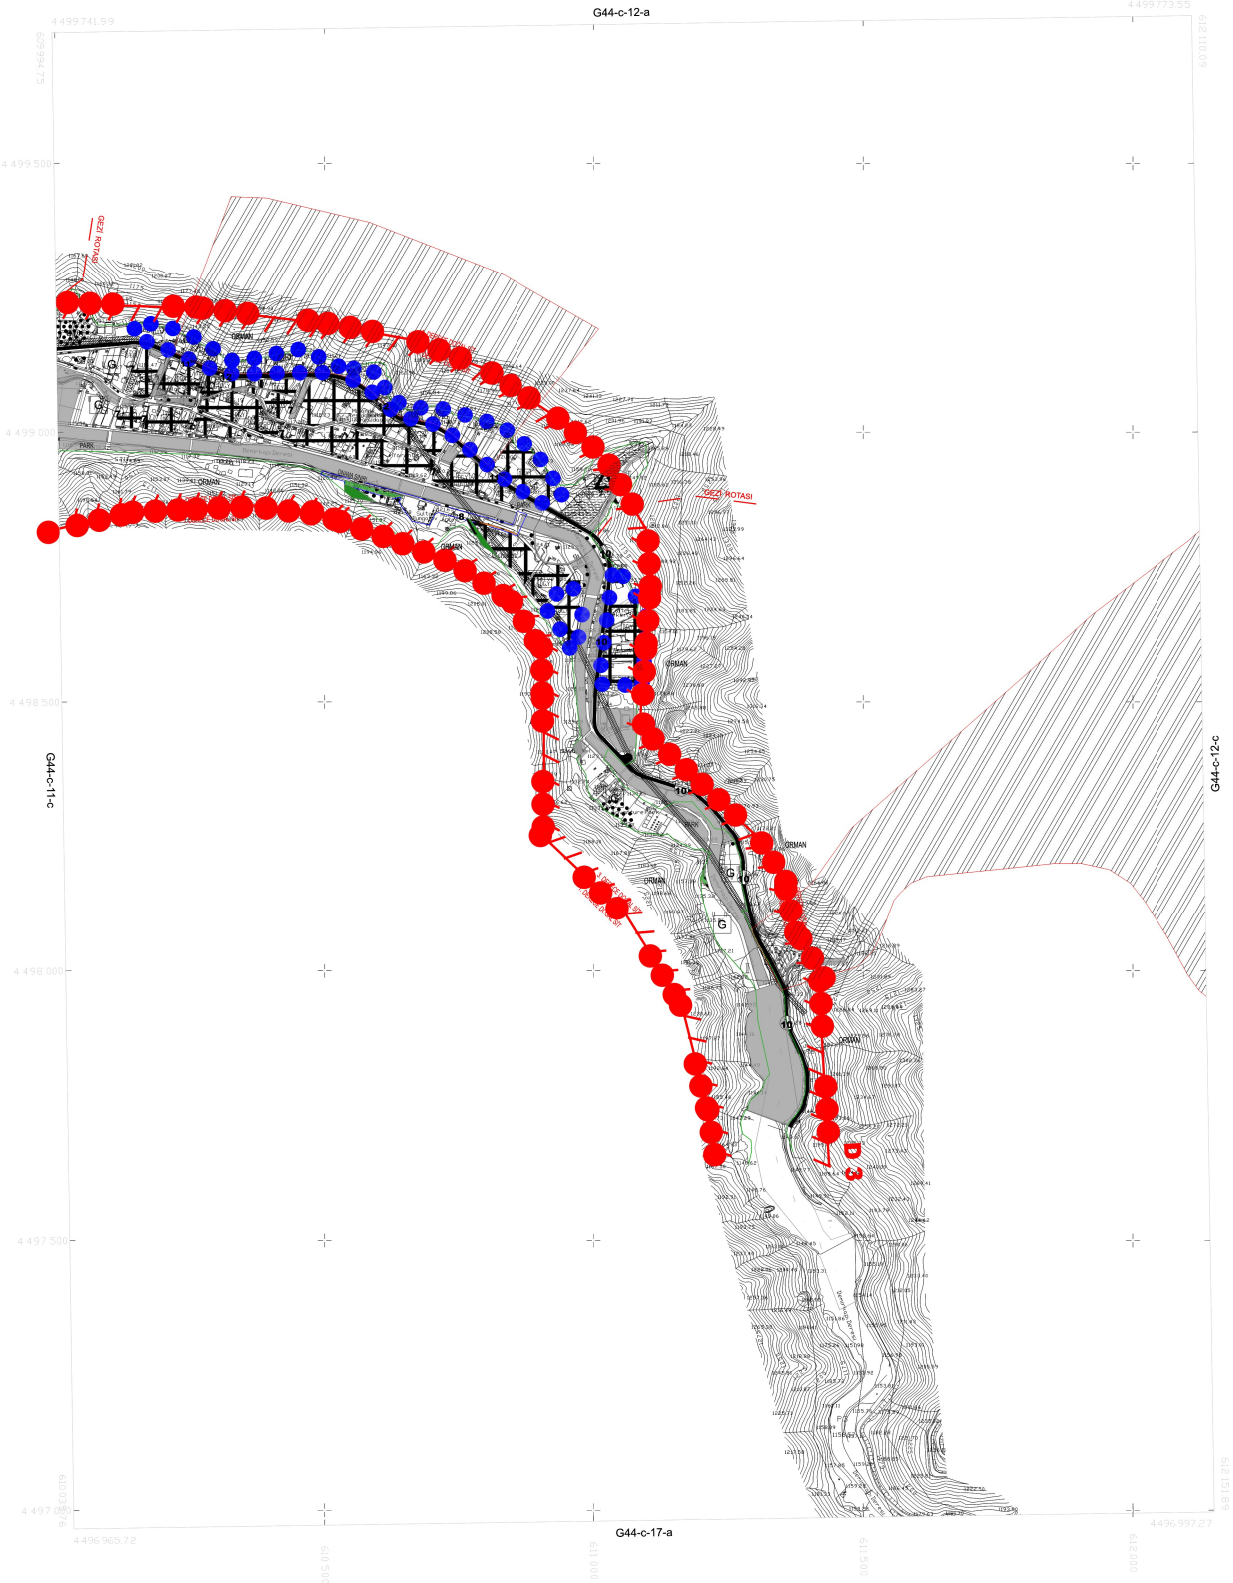

UZUNGÖL
(TRABZON)
G44-C-12-D

1/5000

UZUNGÖL-G44-C-12-D
(TRABZON)