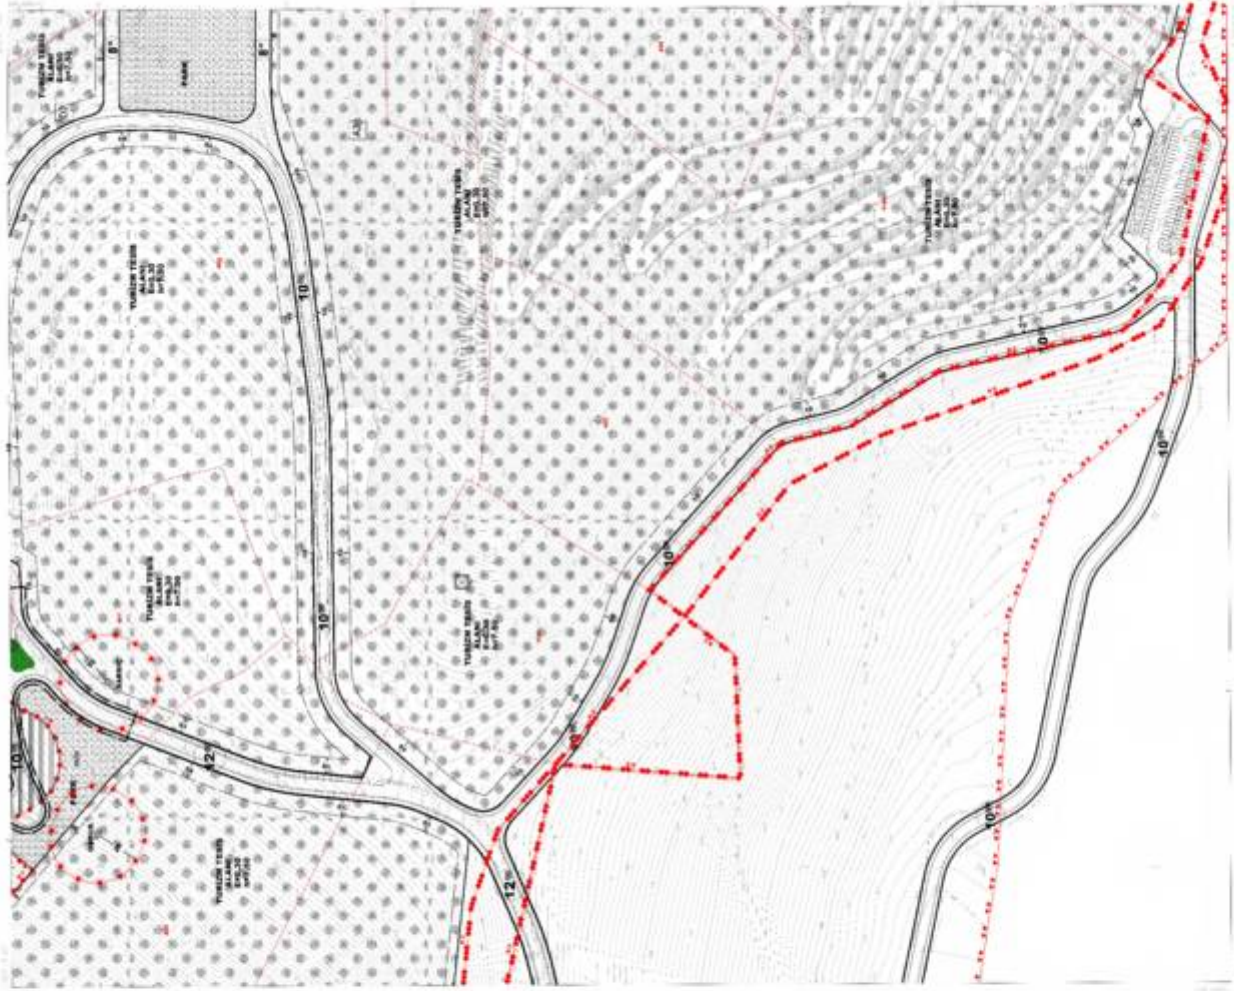

N18-c-14-c-4-b

Scale: 1:1000
 Date: 10/10/2018
 Project: [illegible]

1/1000
 Scale

PROJ. ENGINEER
 [illegible]
 [illegible]
 [illegible]

DATE: 10/10/2018
 PROJECT: [illegible]

Scale: 1:1000