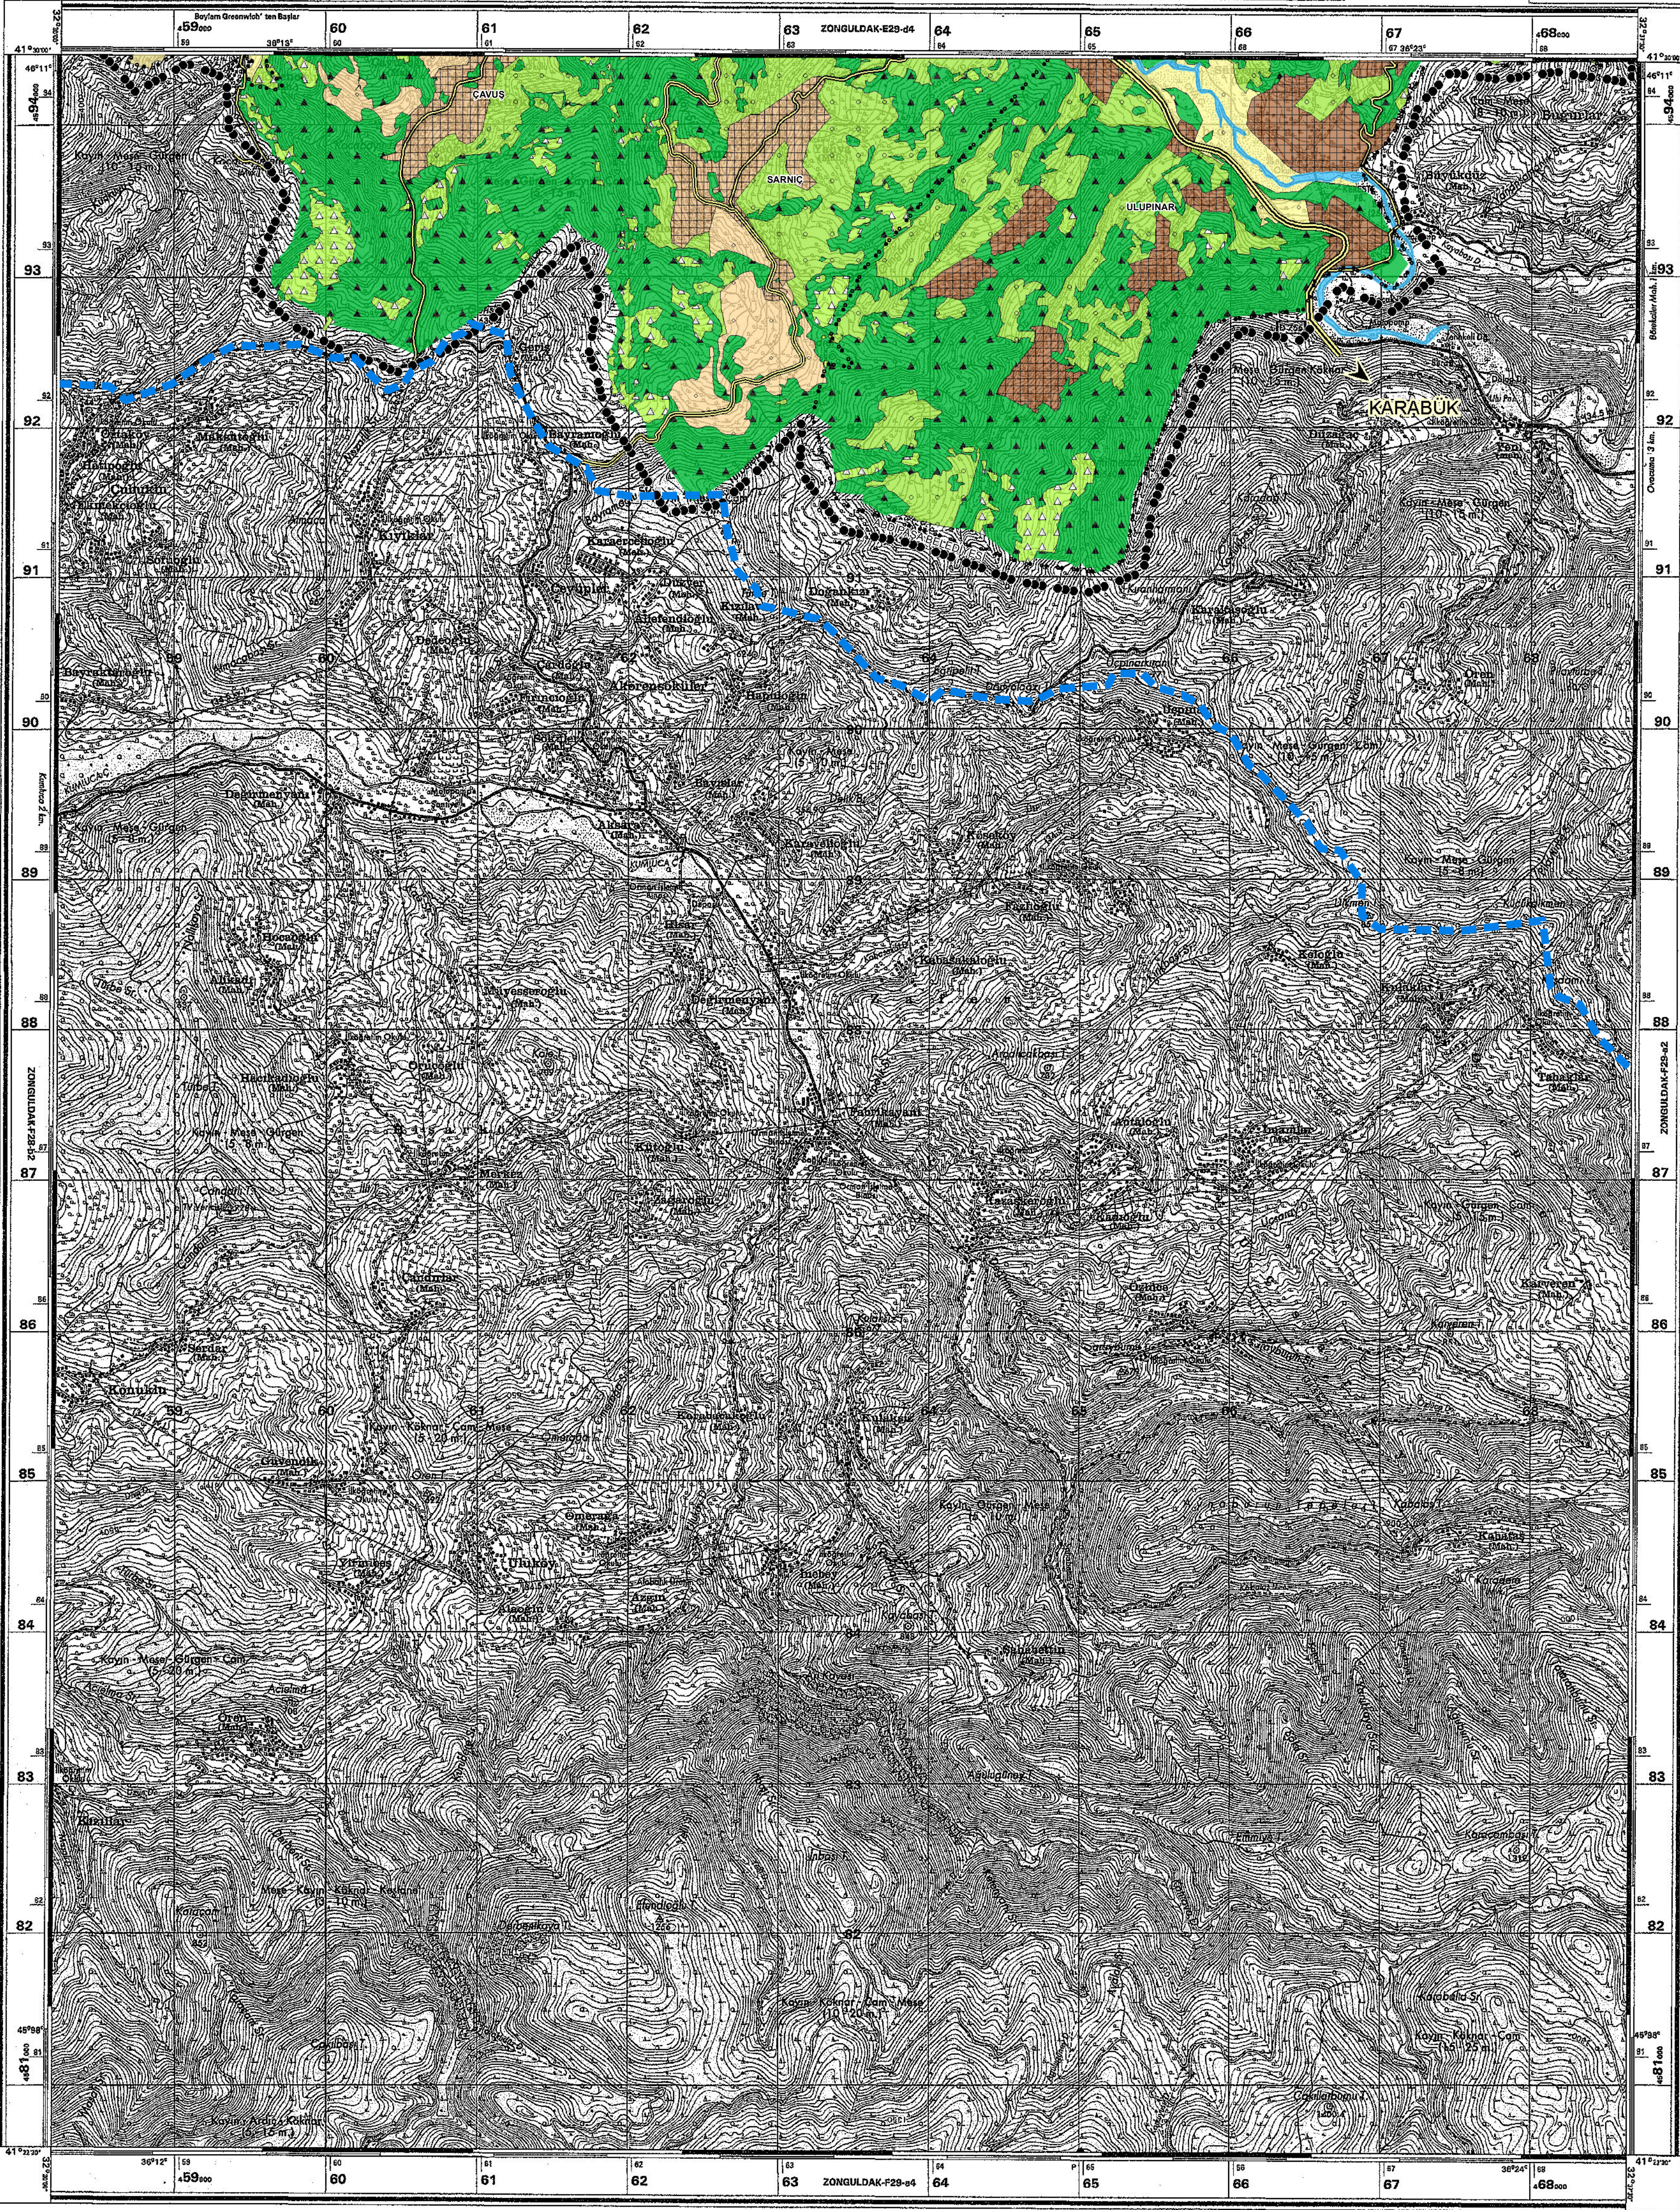

TÜRKİYE 1 : 25 000 HİZMETE ÖZEL RESTRICTED ZONGULDAK-F29-a1

SERİ SERIES K 816 PAFTA SHEET F29-a1 BASKI EDITION 3-THGK

ÖZEL İŞARETLER LEGEND

Legend table listing symbols and descriptions for various map features including boundaries, roads, and terrain features.

Grid and coordinate information table with columns for grid zone designation and sample points.

Index table for adjacent sheets and other map details.

Map title and publisher information: Harita Genel Komutanlığı tarafından basılmıştır. 2001. HİZMETE ÖZEL RESTRICTED.