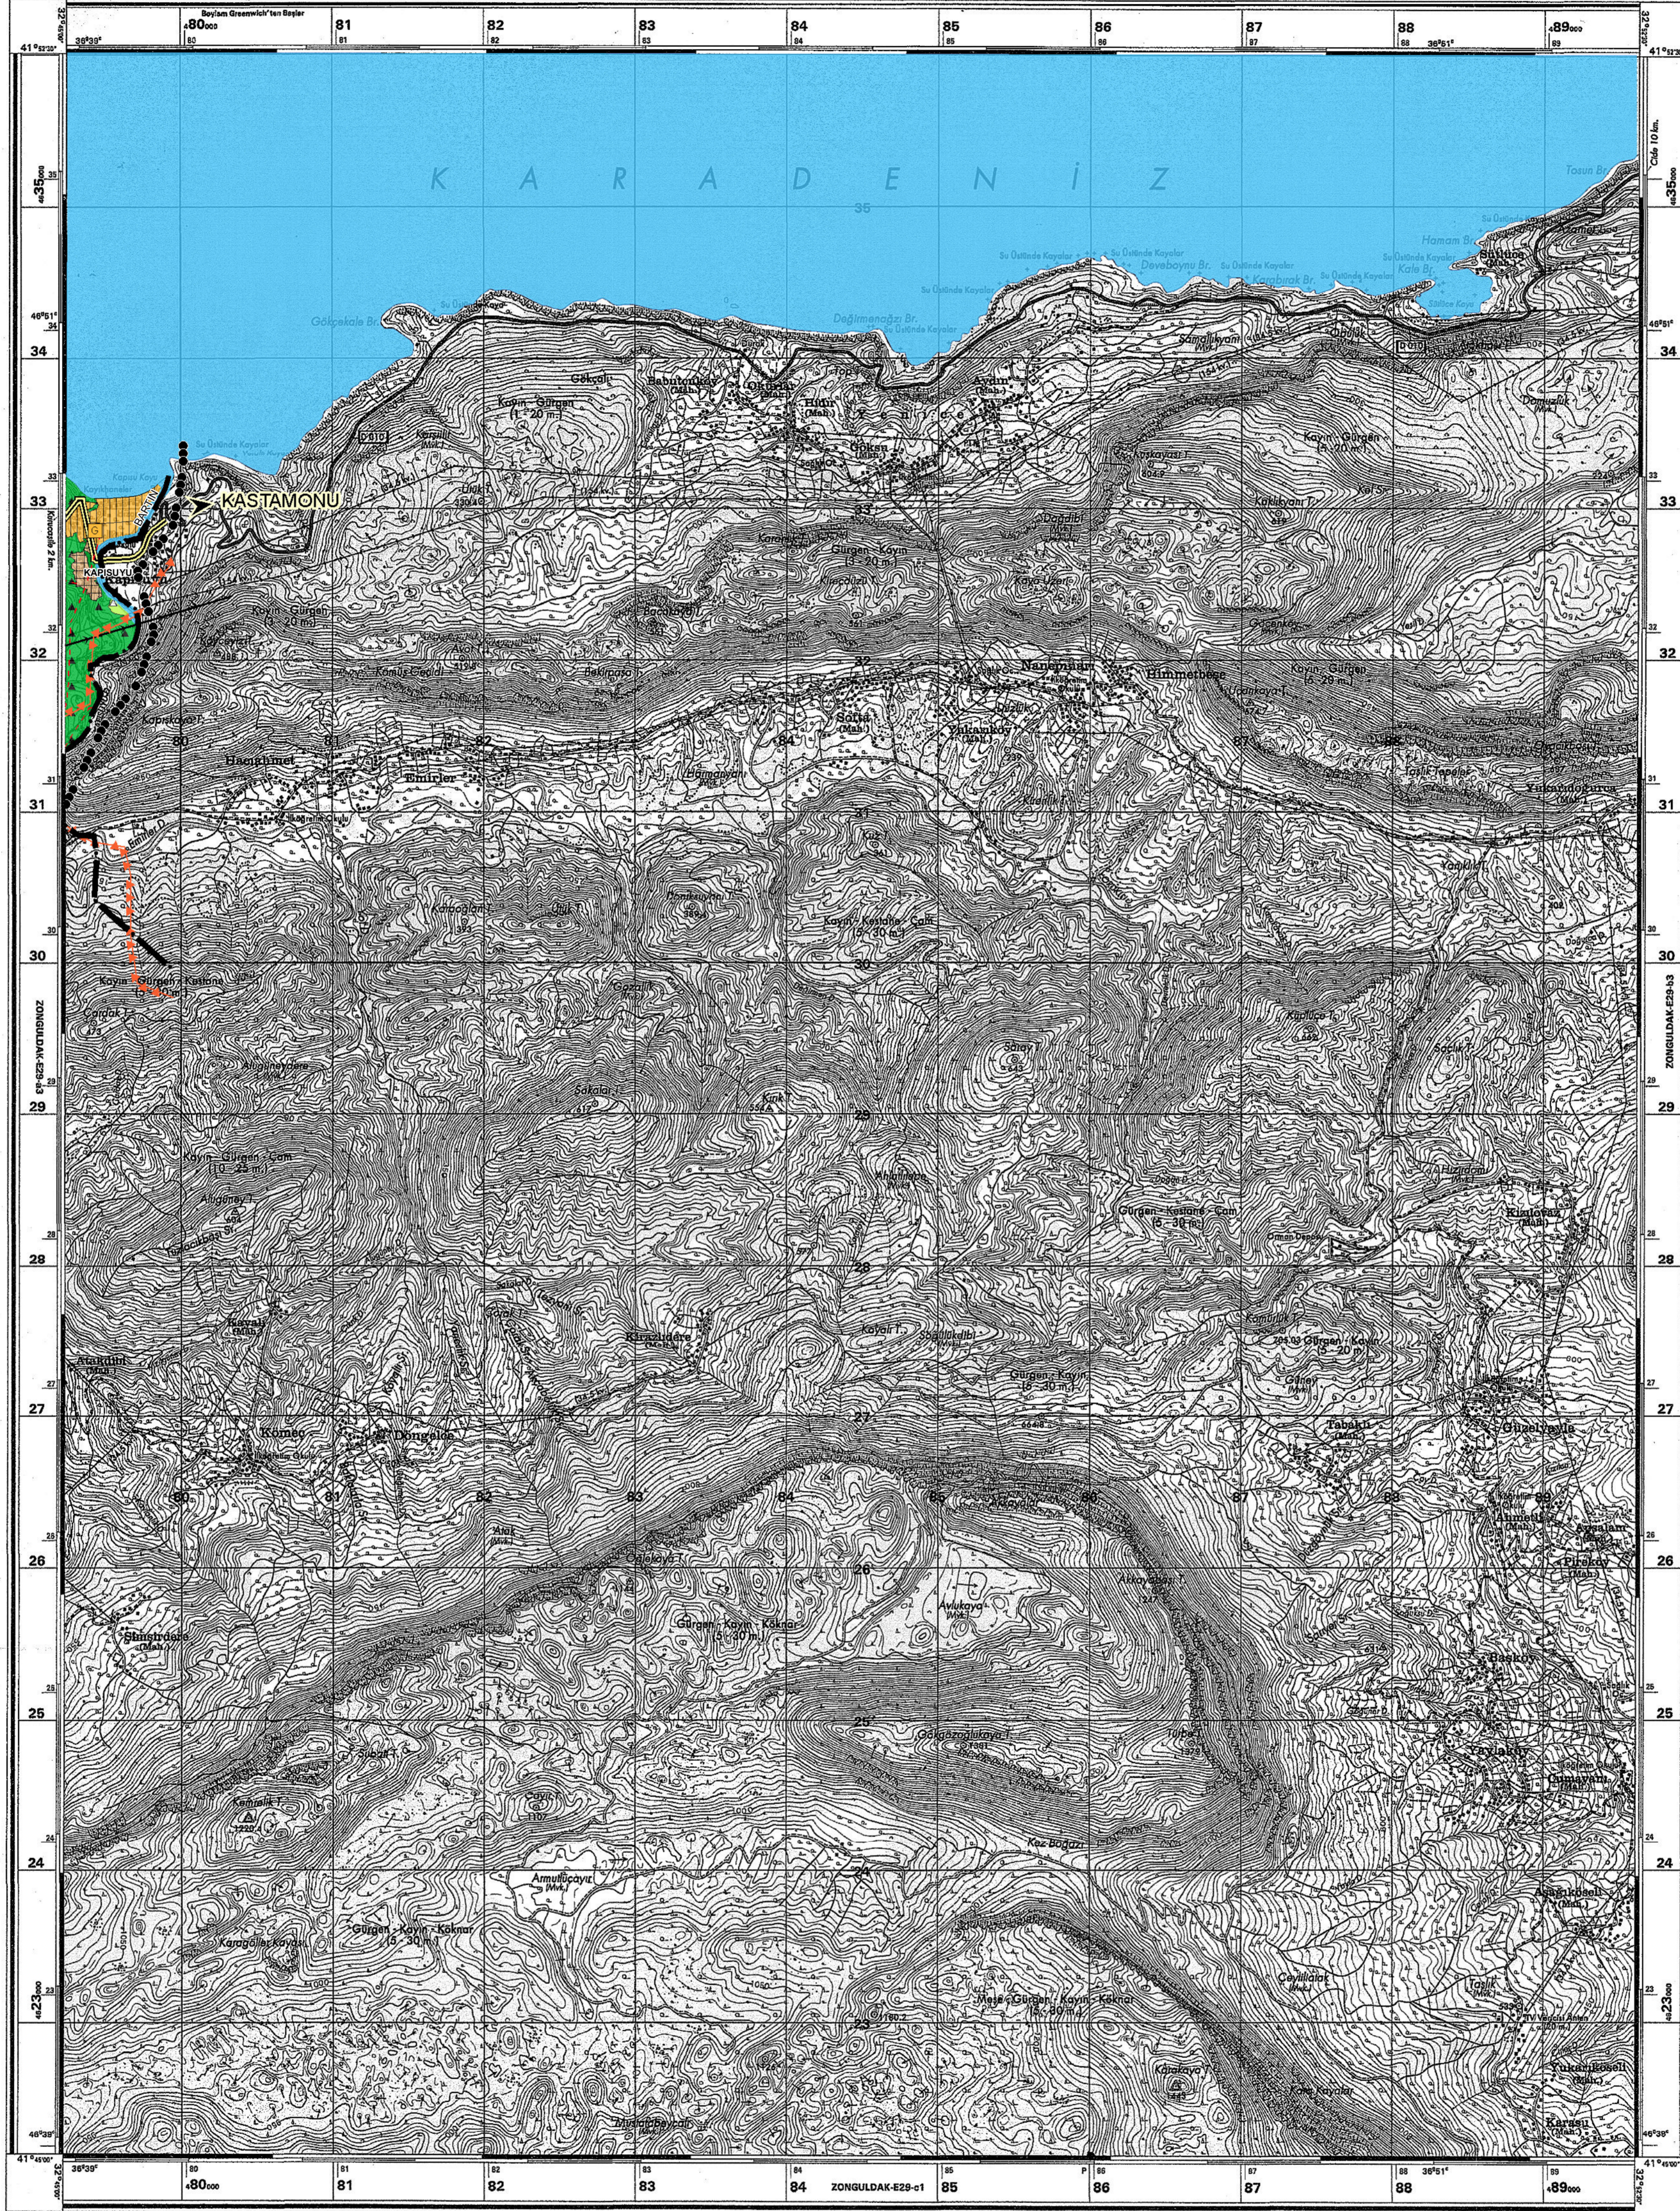

TÜRKİYE 1 : 25 000 HİZMETE ÖZEL RESTRICTED ZONGULDAK-E29-b4

SERİ SERIES K 816
PAFTA SHEET E29-b4
BASKI EDITION 3-THGK

ÖZEL İŞARETLER

LEGEND

HAVAALANLARI

ADMINISTRATİF BÖLÜMLER

YOLLAR

YAZI KISALTMALARI

ABBREVIATIONS

GRİD BÖLGE İŞARETİ

GRID ZONE DESIGNATION

ÖRNEK OLARAK ALINAN NOKTA

TO GIVE A STANDARD REFERENCE ON THIS SHEET TO NEAREST 100 METERS

SAMPLE POINT

SAMPLE REFERENCE

SERİ SERIES K 816