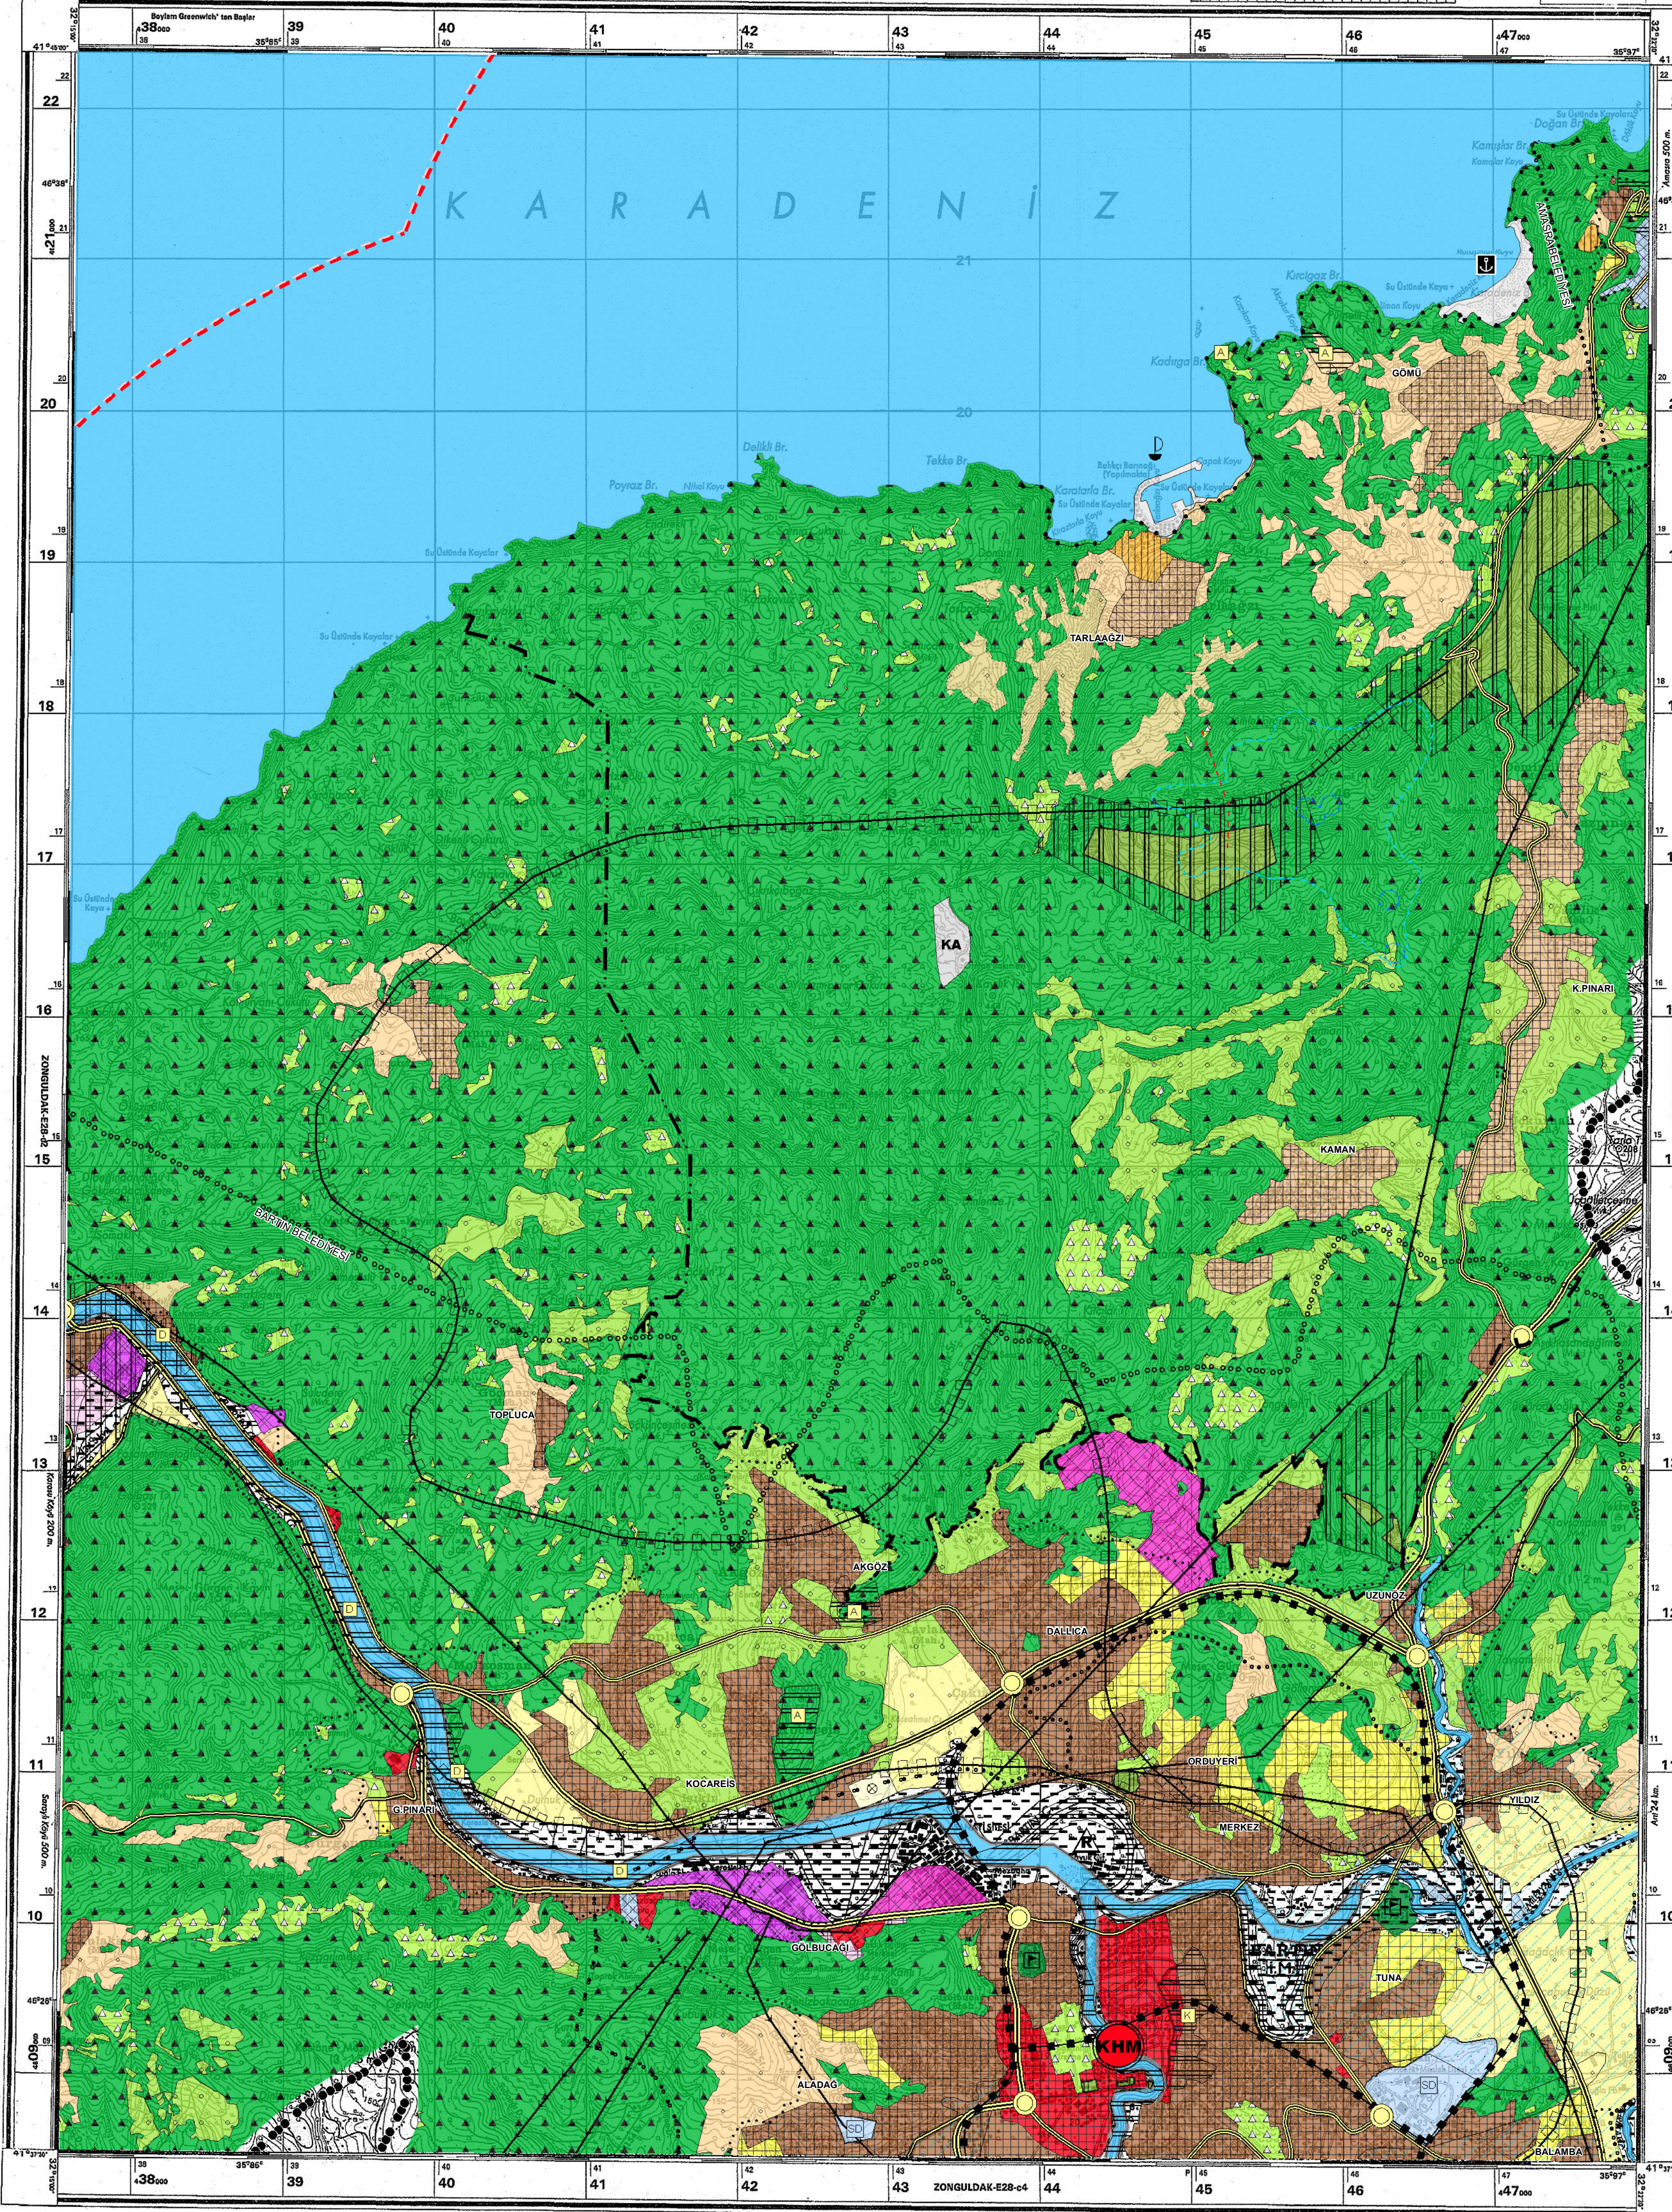

TÜRKİYE 1 : 25 000 HİZMETE ÖZEL RESTRICTED ZONGULDAK-E28-c1

SERİ SERIES K 816 PAFTA SHEET E28-c1 BASKI EDITION 3-THGK

ÖZEL İŞARETLER LEGEND

Legend table with symbols and descriptions for various features including roads, railways, water bodies, and administrative boundaries.

Grid zone information table including UTM coordinates and grid zone designations.

Administrative and publication information including sheet numbers, dates, and contact details for the Ministry of Environment, Urbanization and Climate Change.